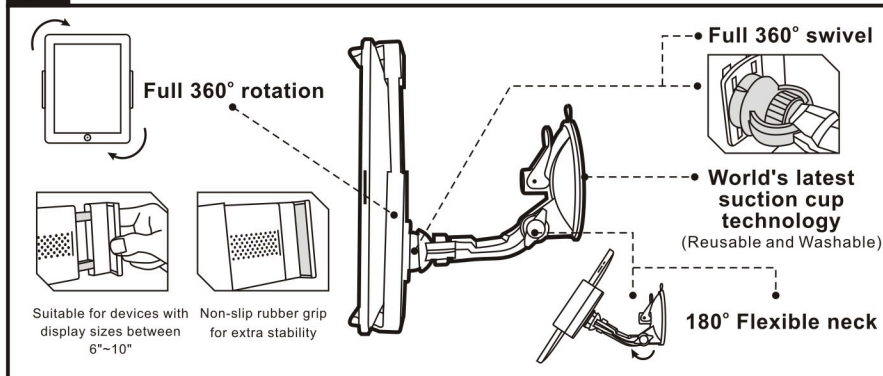

Rotation & Features