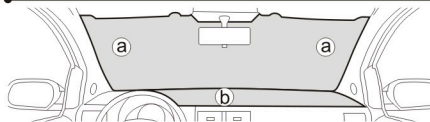

English

a Windshield

Can be placed on both driver and passenger side for multi-purpose use.

b Dashboard

Technical Specification:

- Product Name: Tab Clip Universal Car-Desk Mount Holder
- P/N: HO-TBL-PCTCBK-00
- Dimensions: 130 x 140 x 89 mm
- Weight: 235 g
- Material: Plastic
- Adjustable Angle: 360° (Rotated) 360° (Vertical)
- For Display Size 6" ~ 10" Devices

Package contents:

- Tab Clip Universal Car-Desk Mount Holder x 1
- User manual x 1