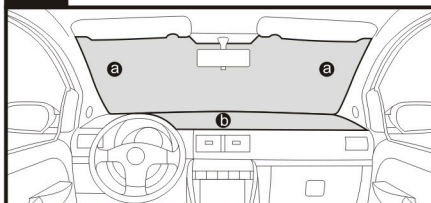

Placement

a Windshield

Can be placed on both driver and passenger side for multi-purpose use.
*For optimal results, clean desired windshield area before commencing attachment.

b Dashboard

Provides an added placement option depending on user preferences.
*For optimal results, use on flat surface.

Instructions of Use

1. Before using this product, please make sure you have cleaned the windshield or dashboard surface as to ensure best possible suction.
2. Place the circular suction plate onto the windshield or dashboard.